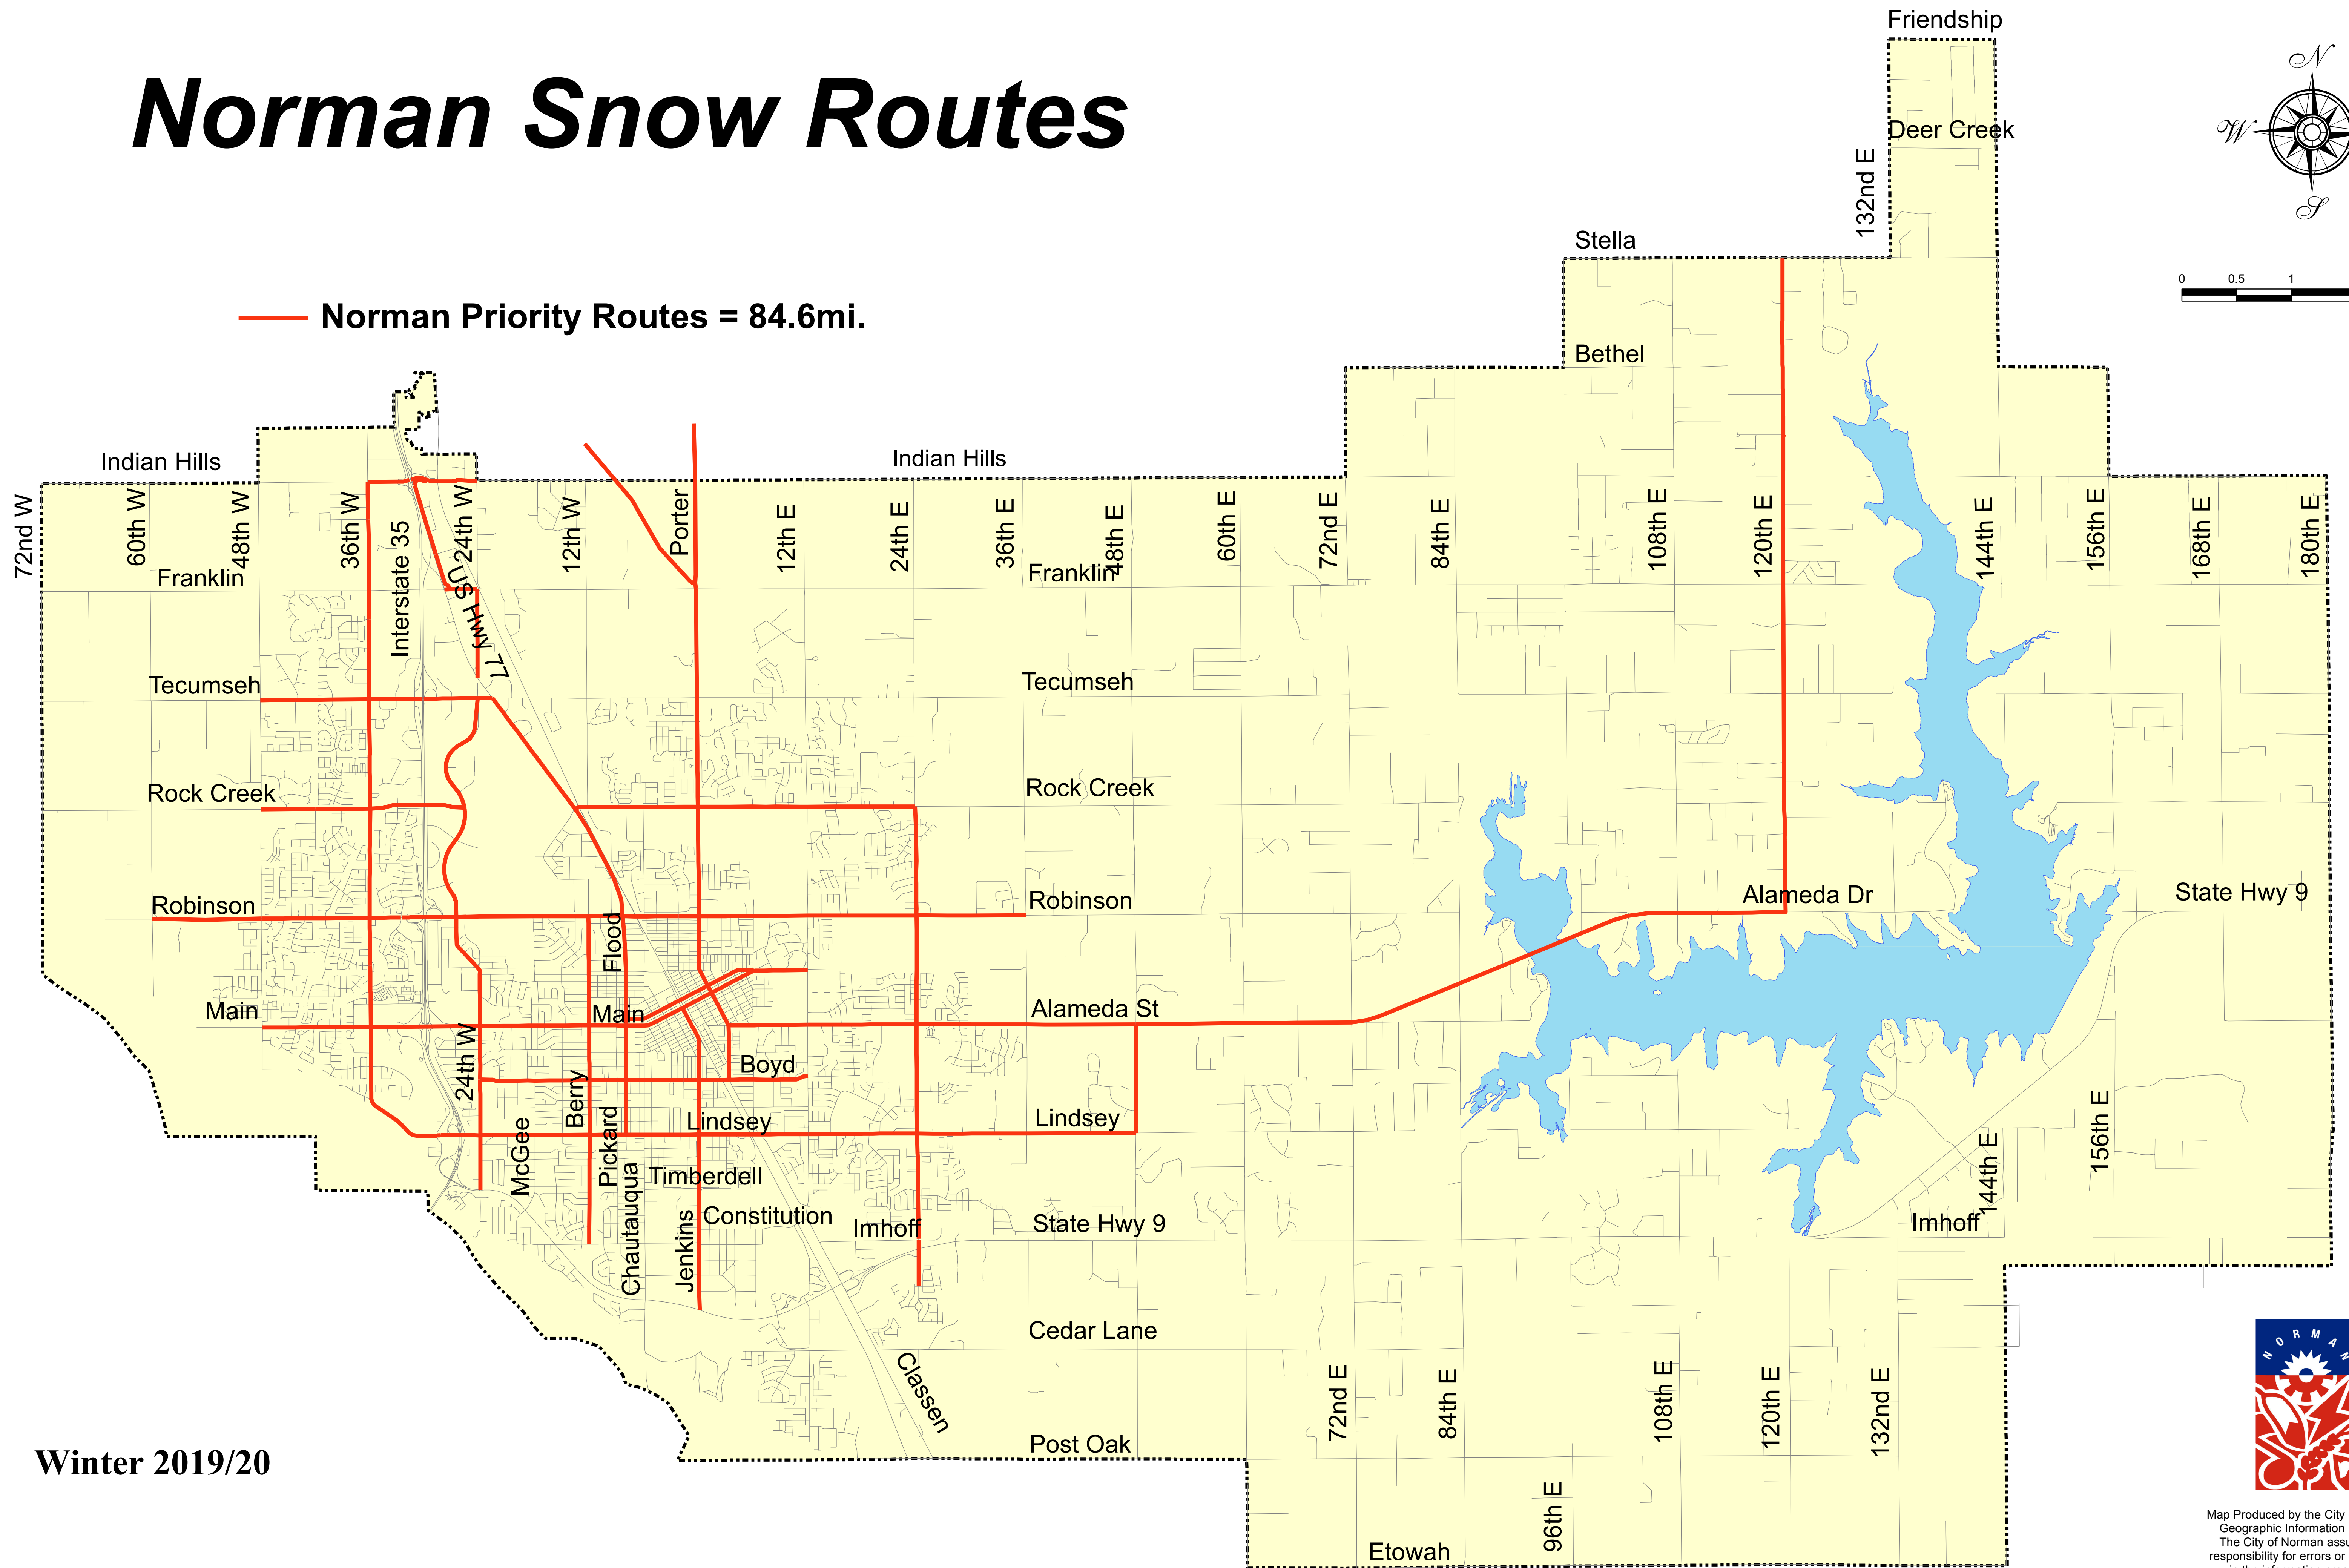

Norman Snow Routes

— Norman Priority Routes = 84.6mi.

Winter 2019/20

Map Produced by the City of Norman Geographic Information System. The City of Norman assumes no responsibility for errors or omissions in the information presented.