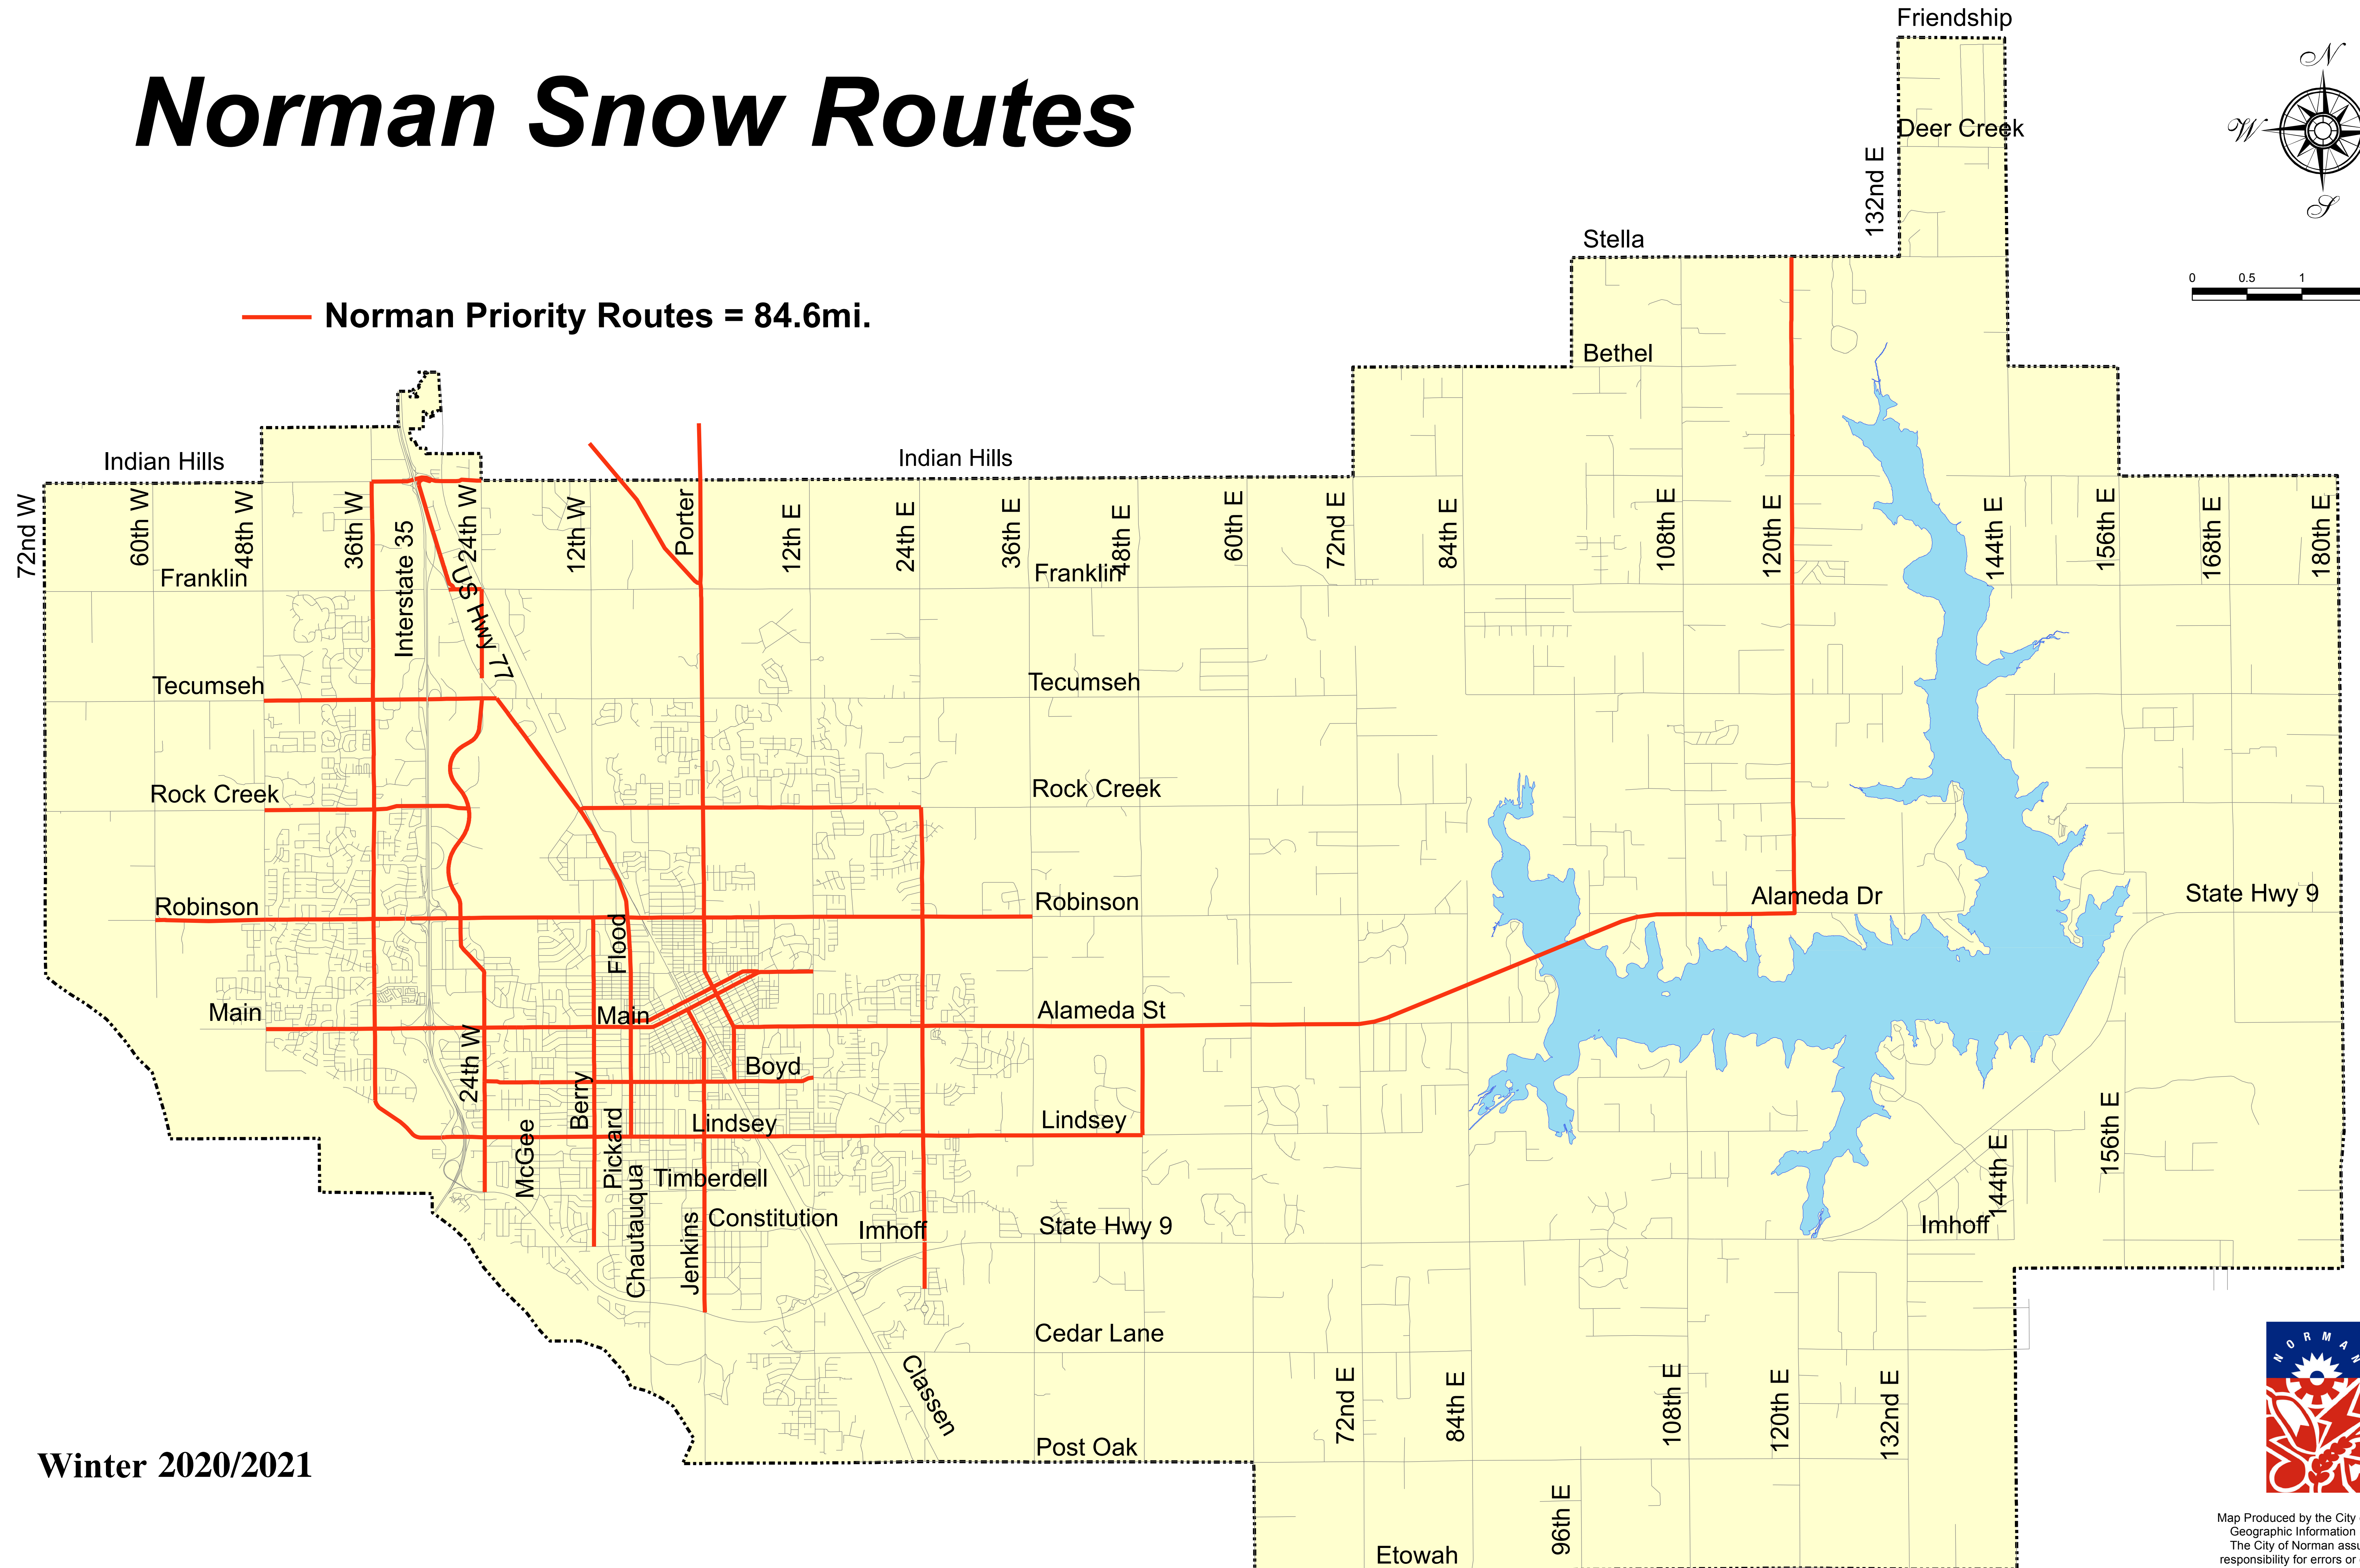

# Norman Snow Routes

— Norman Priority Routes = 84.6mi.

Winter 2020/2021

Map Produced by the City of Norman Geographic Information System. The City of Norman assumes no responsibility for errors or omissions in the information presented.