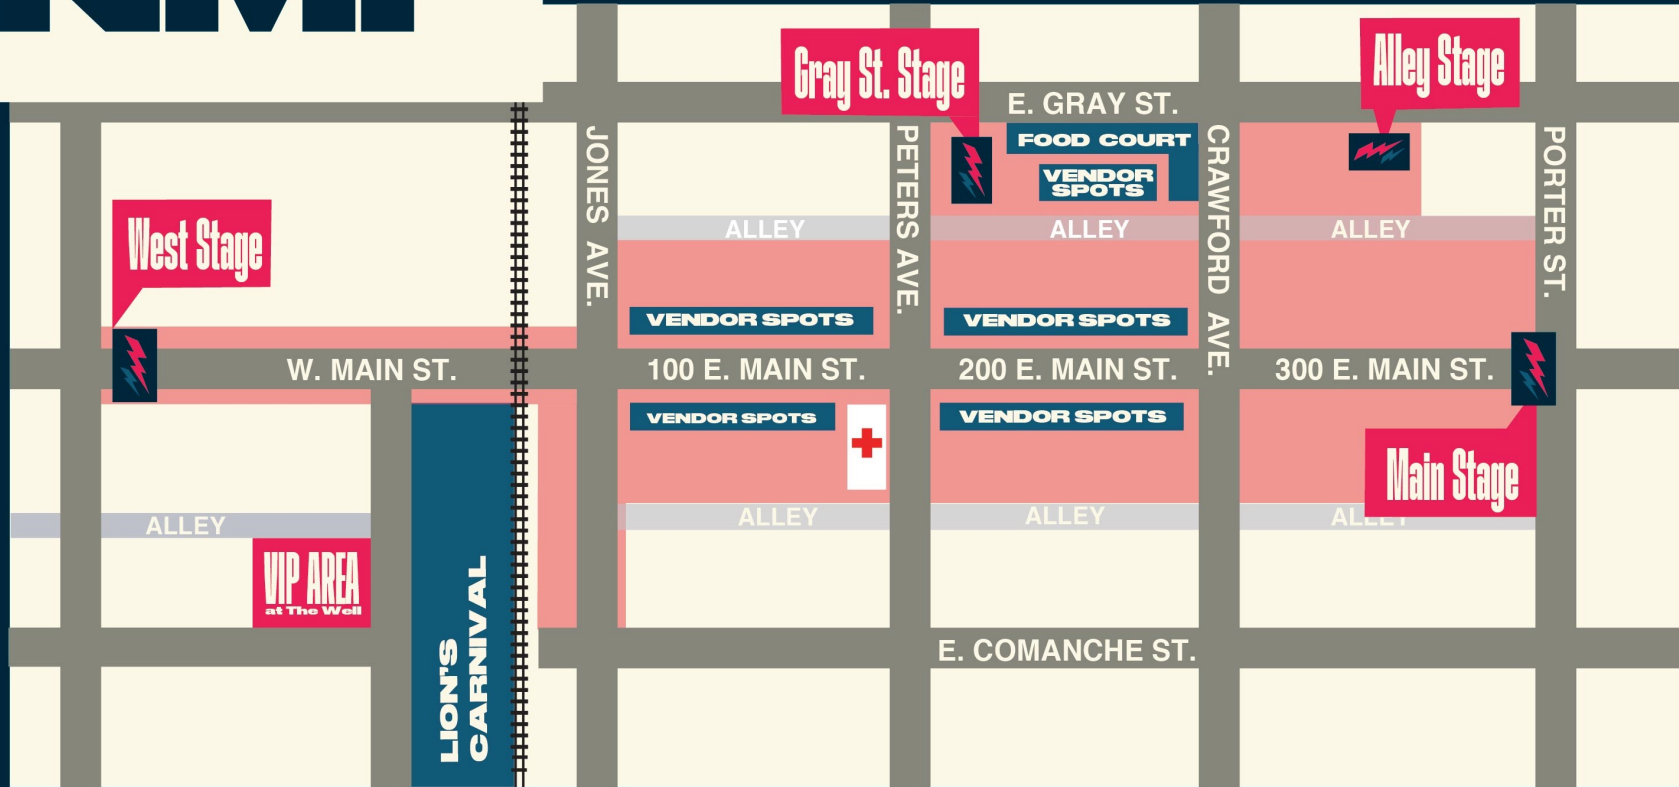

NORMAN MUSIC FESTIVAL
NMF

FESTIVAL MAP

APRIL 29-30, 2022*

Four outdoor stages plus numerous indoor bars and venues across the 100 West through 300 East Main blocks in Downtown Norman

*Vendor opportunities also available on Crawford Ave. on Thursday, April 28