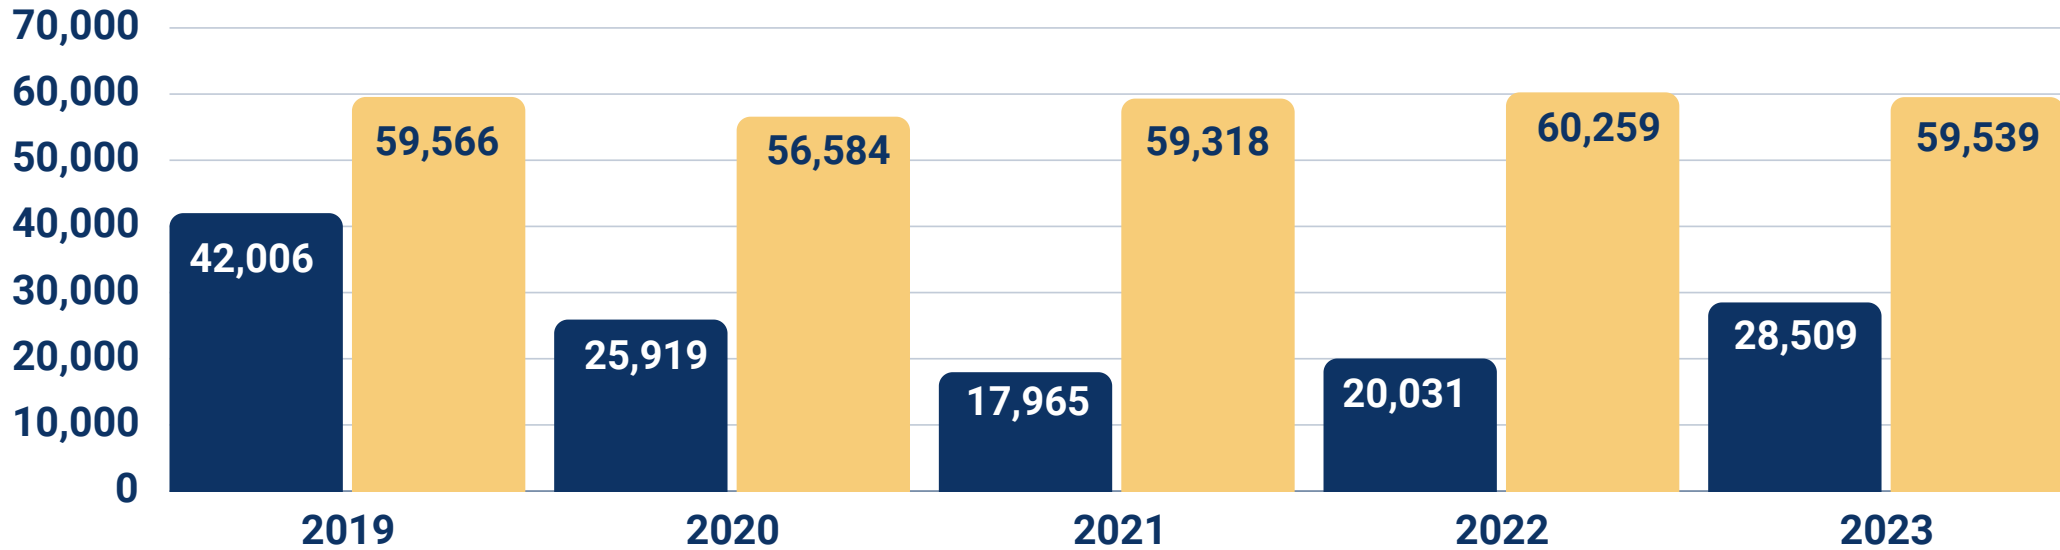

TOTAL NUMBER OF CALLS FOR SERVICE

■ Officer-Initiated ■ Citizen-Initiated

Calls for Service by Year	2019	2020	2021	2022	2023
Officer-Initiated Calls for Service	42,006	25,919	17,965	20,031	28,509
Citizen-Initiated Calls for Service	59,566	56,584	59,318	60,259	59,539
Total Number by Year	101,572	82,503	77,283	80,290	88,048

Population	2019	2020	2021	2022	2023
Norman	123,471	124,880	128,026	128,097	127,701

Calls for Service Rate by Year	2019	2020	2021	2022	2023
Calls for Service Per Person	0.82	0.66	0.60	0.62	0.69
Calls for Service Rate By 1,000	822	659	602	626	689